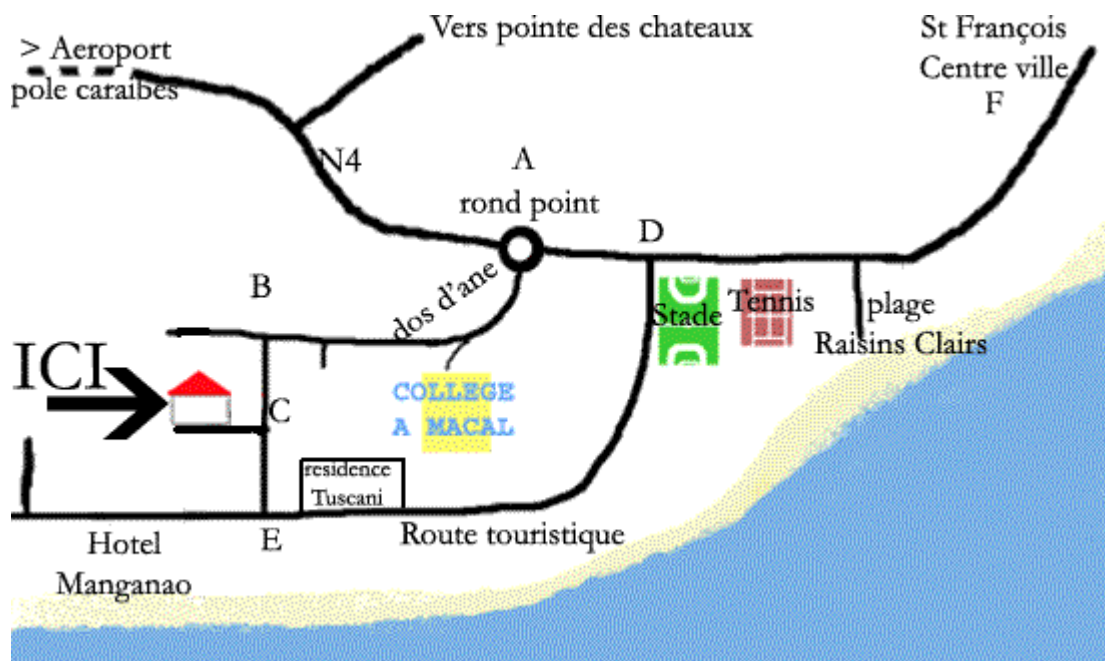

Villa rental in Guadeloupe
<http://rental.villa-guadeloupe.eu>

At the C point: tarred way (25 letter-boxes in the corner)
 The villa is 50 meter further on the right in the way.
 The indicated distances are precise:
 Two access roads: A.B.C and A.D.E.C

A->B = 700 meters
B->C = 250 meters
D->E = 1 km
E->C = 300 meters
A->F = 1 km 600
A->D = 200 meters

Villa Guadeloupe - Latitude 16° 61°
 Bellevue BP: 80
 97118 Guadeloupe
 Tél. & Fax : 0590 88 70 87
vacances@villa-guadeloupe.eu
<http://rental.villa-guadeloupe.eu>